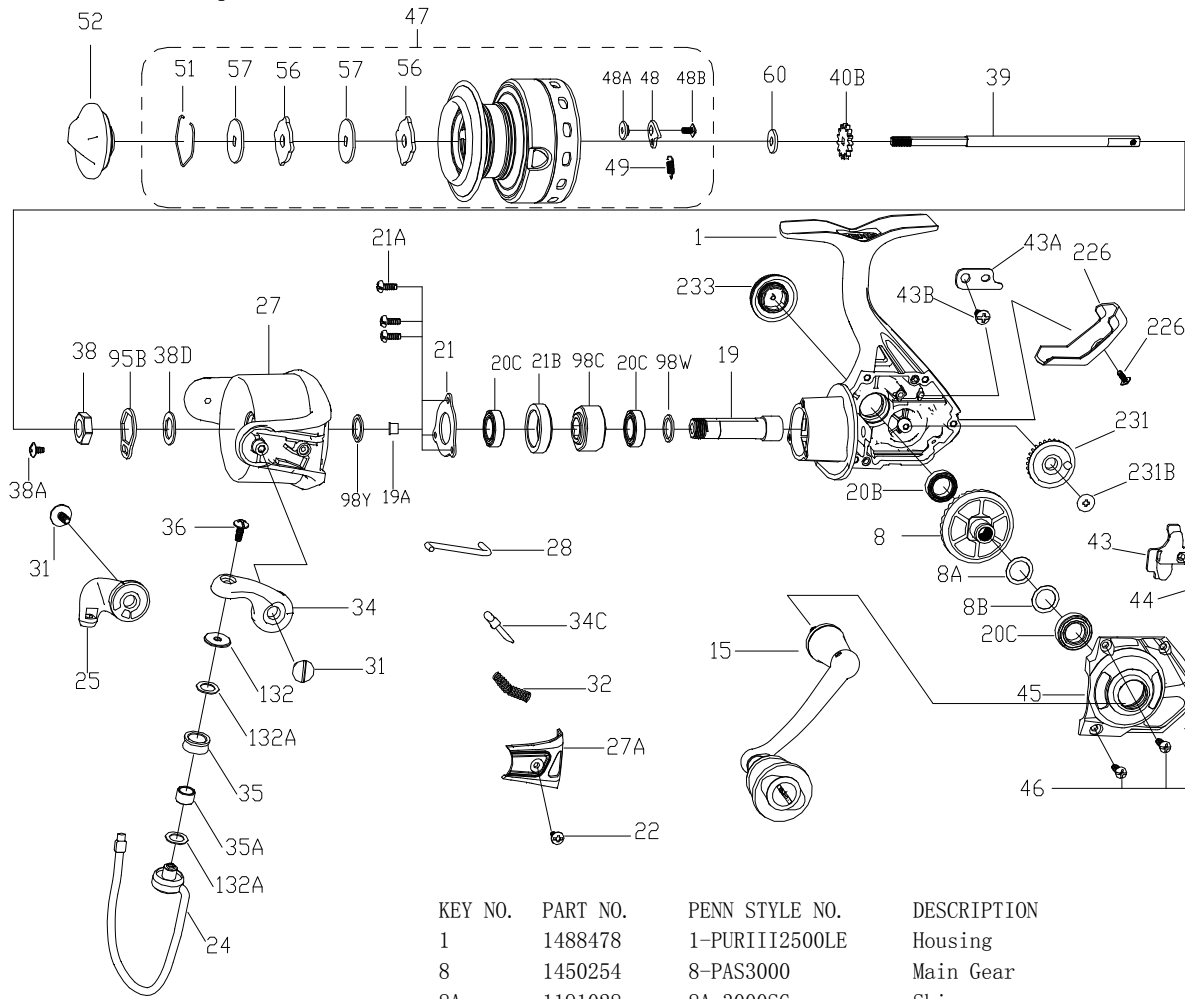

PARTS LIST FOR MODEL AS PURIII2500LE

KEY NO.	PART NO.	PENN STYLE NO.	DESCRIPTION
1	1488478	1-PURIII2500LE	Housing
8	1450254	8-PAS3000	Main Gear
8A	1191028	8A-3000SG	Shim
8B	1485199	8B-PURIII3000	Shim B
15	1488474	15-PURIII2500LE	Handle Assembly
19	1450256	19-PAS2500	Pinion Gear
19A	1364314	19A-BTLII2500	Pinion Bushing
20B	1203974	20B-3000PUR	Housing Ball Bearing
20C	1203975	20C-3000PUR	Ball Bearing (3 req)
21	1485197	21-PURIII2500	Bearing Retainer
21A	1204016	21A-5000PUR	Bearing Retainer Screw (3 req)
21B	1192646	21B-2000SG	Collar
22	1203978	22-3000PUR	Bail Pivot Cover Screw